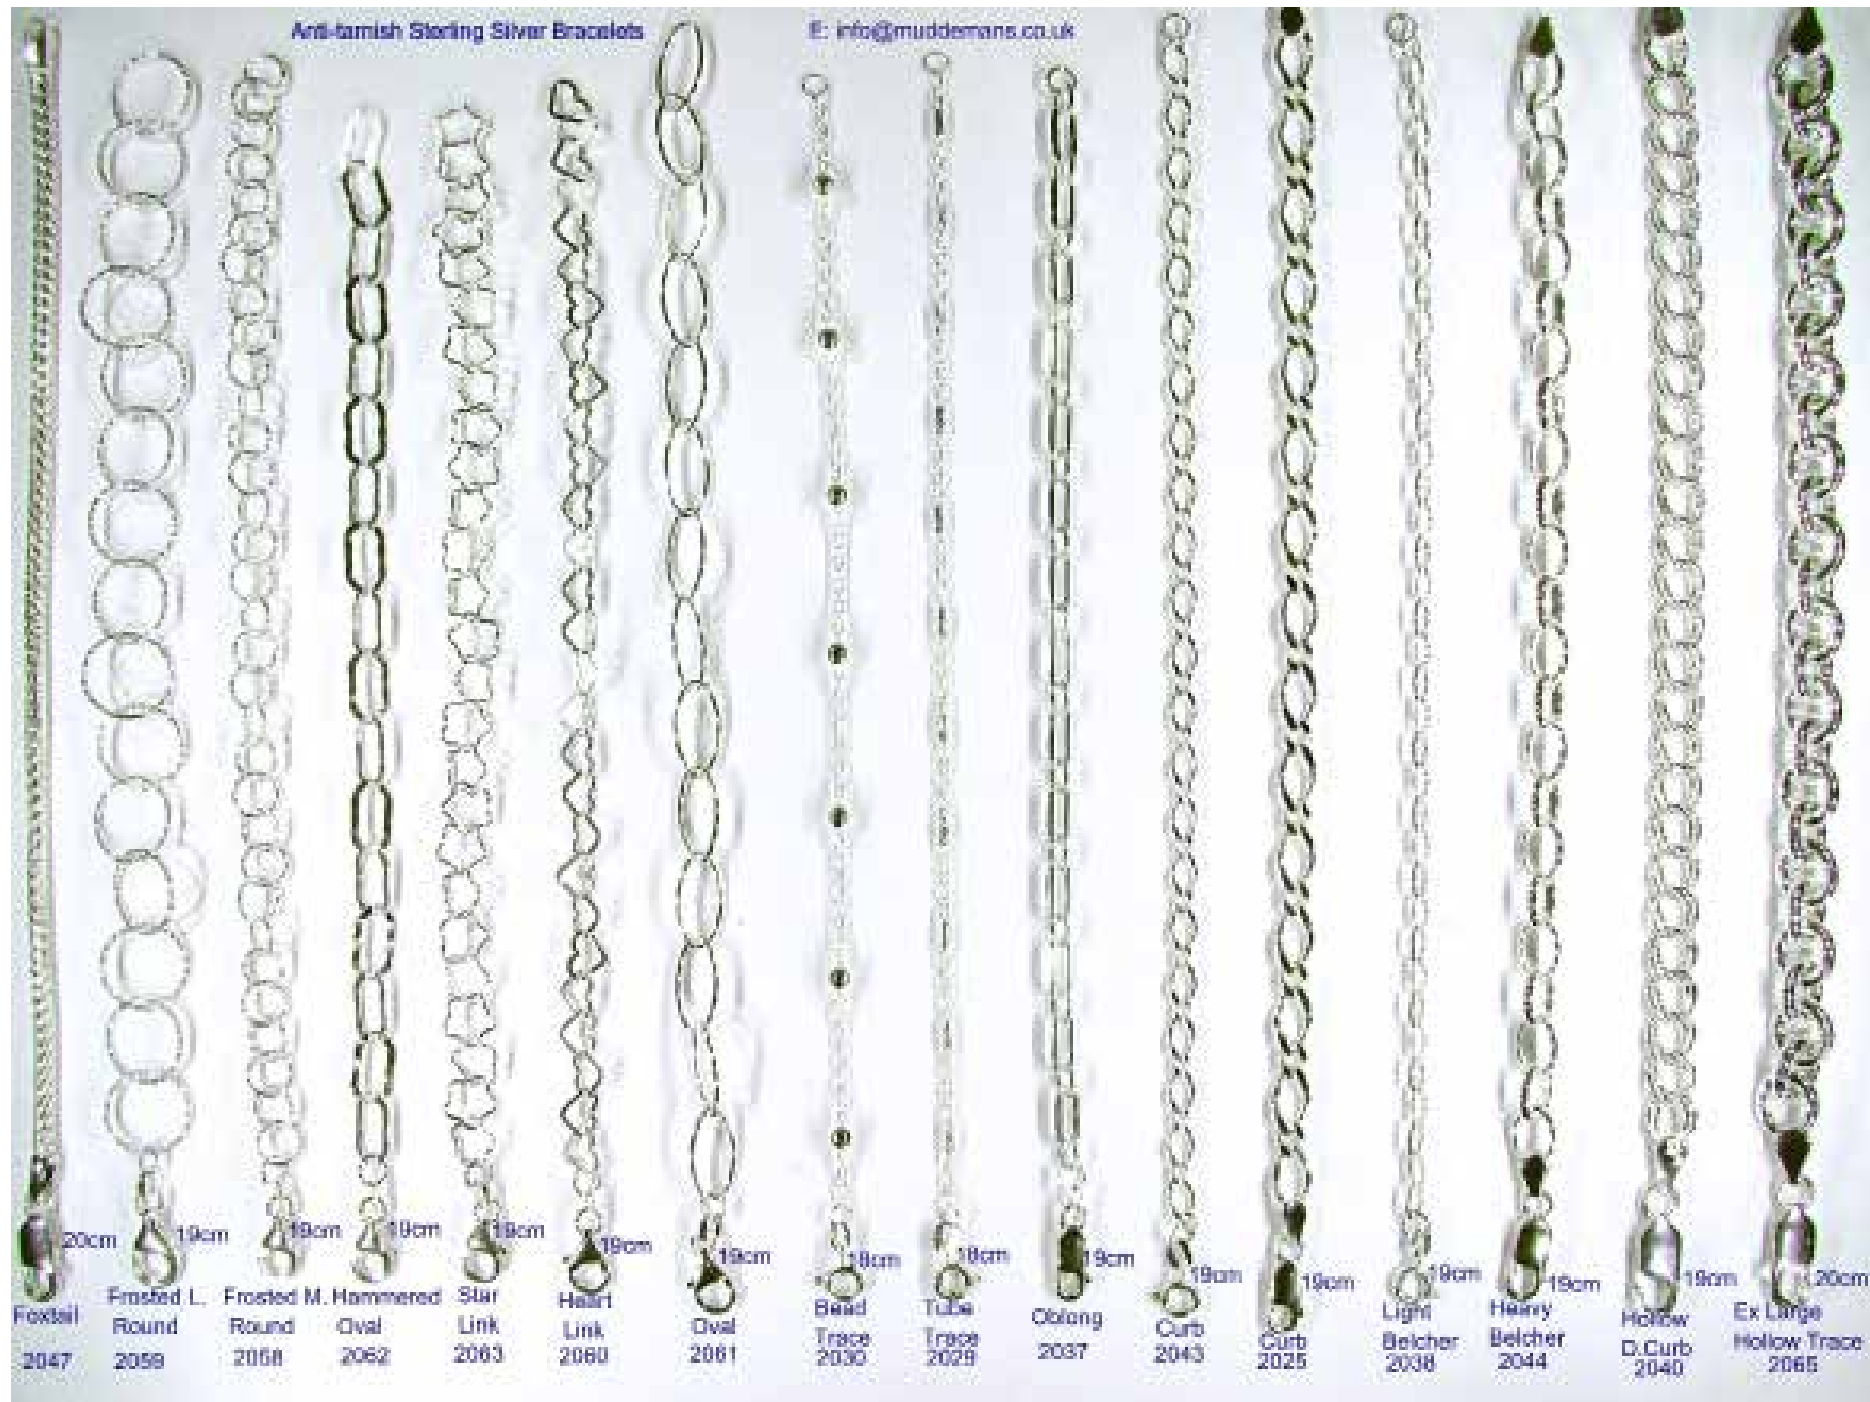

E: info@muddemans.co.uk
T: 01803 814200

OMEGA OR CABLE NECKLET

18", 2mm, 9026
18", 2mm, 9028

LARGE HOLLOW SNAKE NECKLET

18", 4.2mm, 9008

STERLING SILVER BANGLES

Sliver Bangle
6022

Sliver Bangle
6513