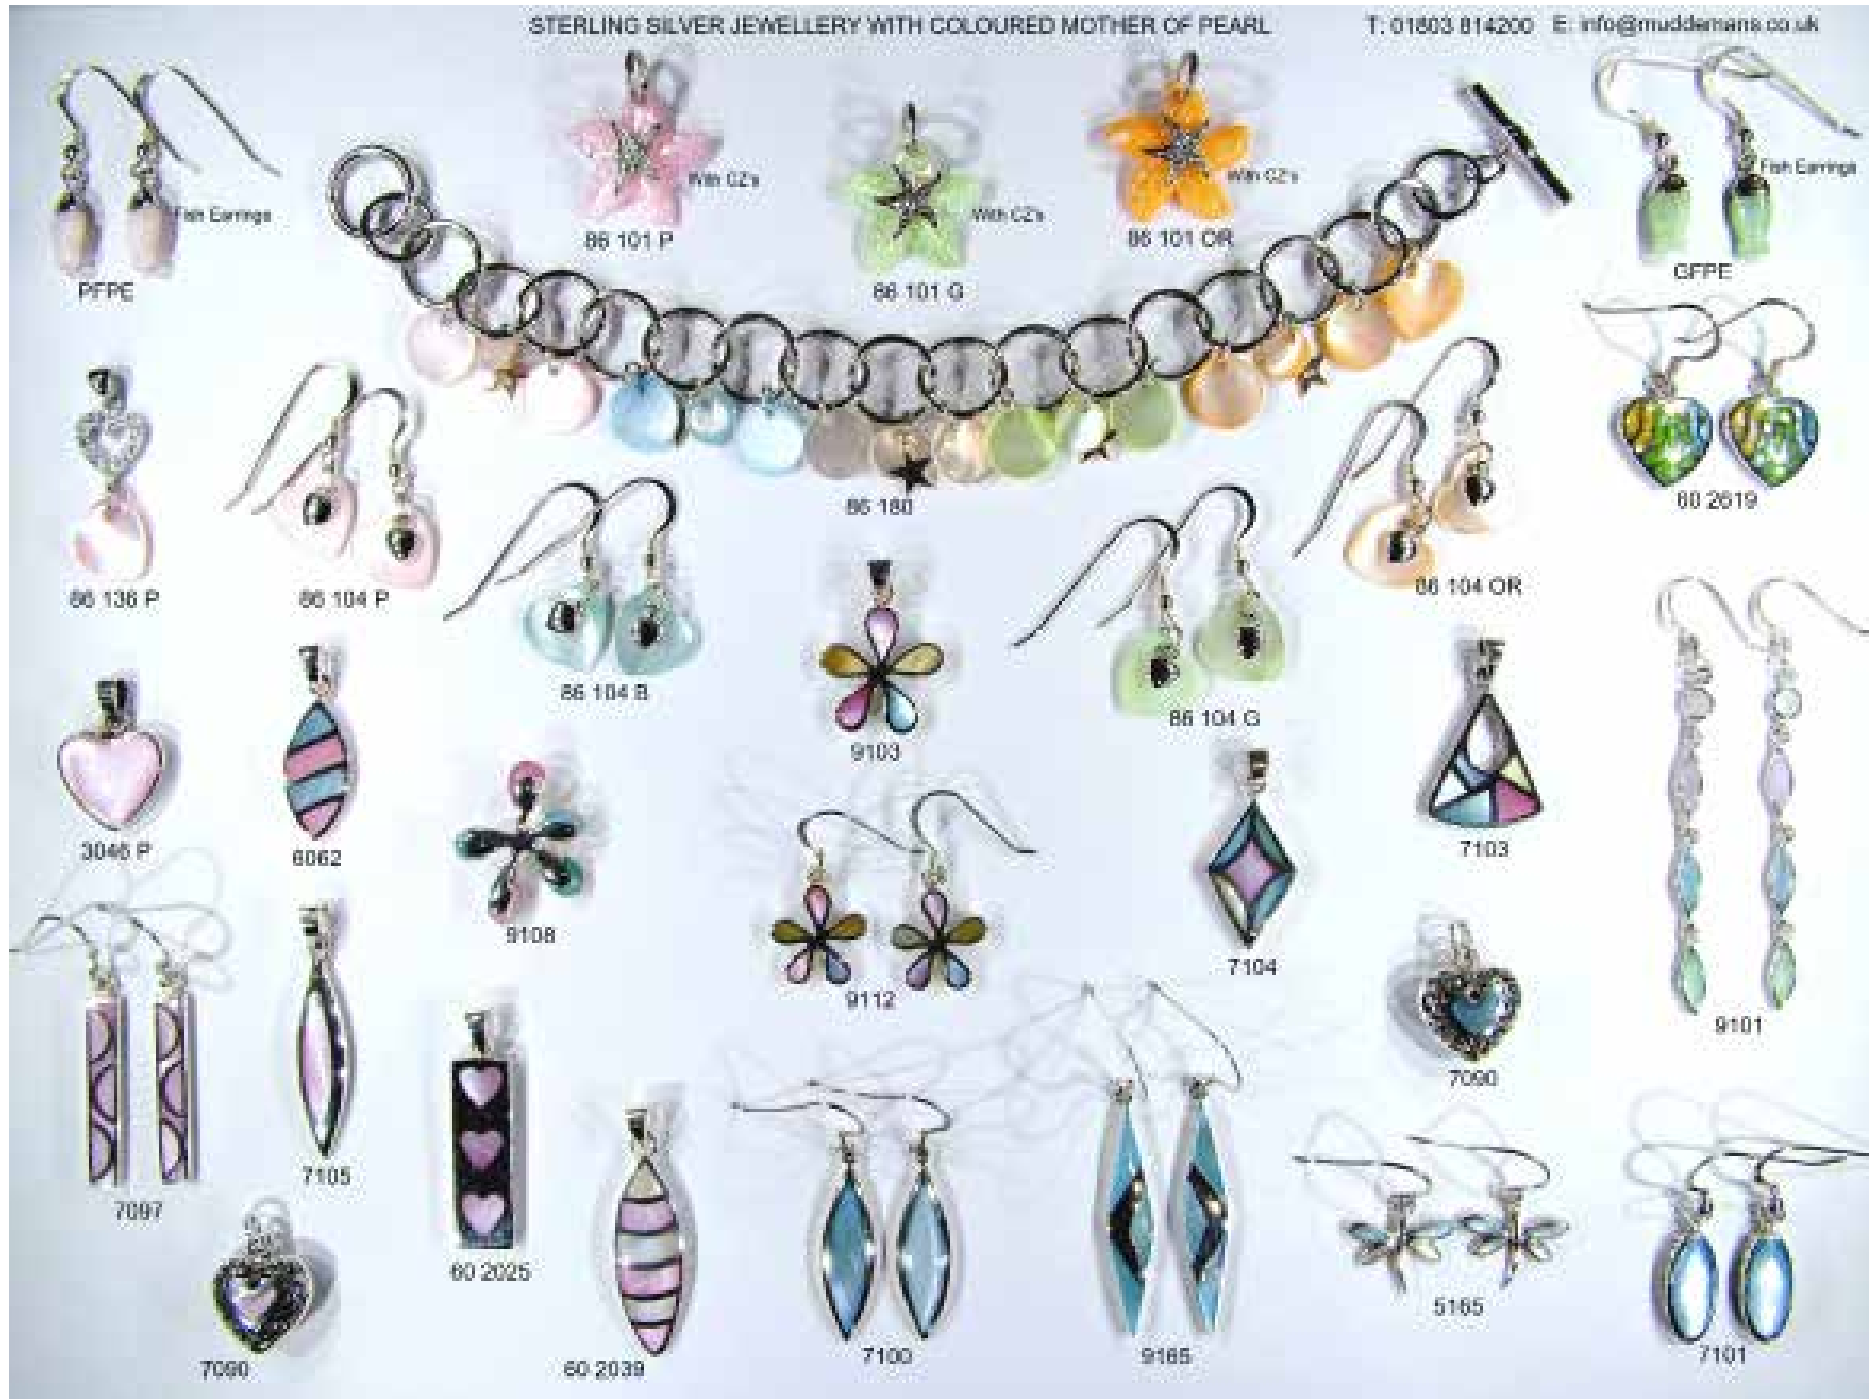

7731

7086

7087

Brooch

7130

3036

7088

STERLING SILVER PENDANTS AND EARRINGS SET WITH PINK AND GREY MOTHER OF PEARL