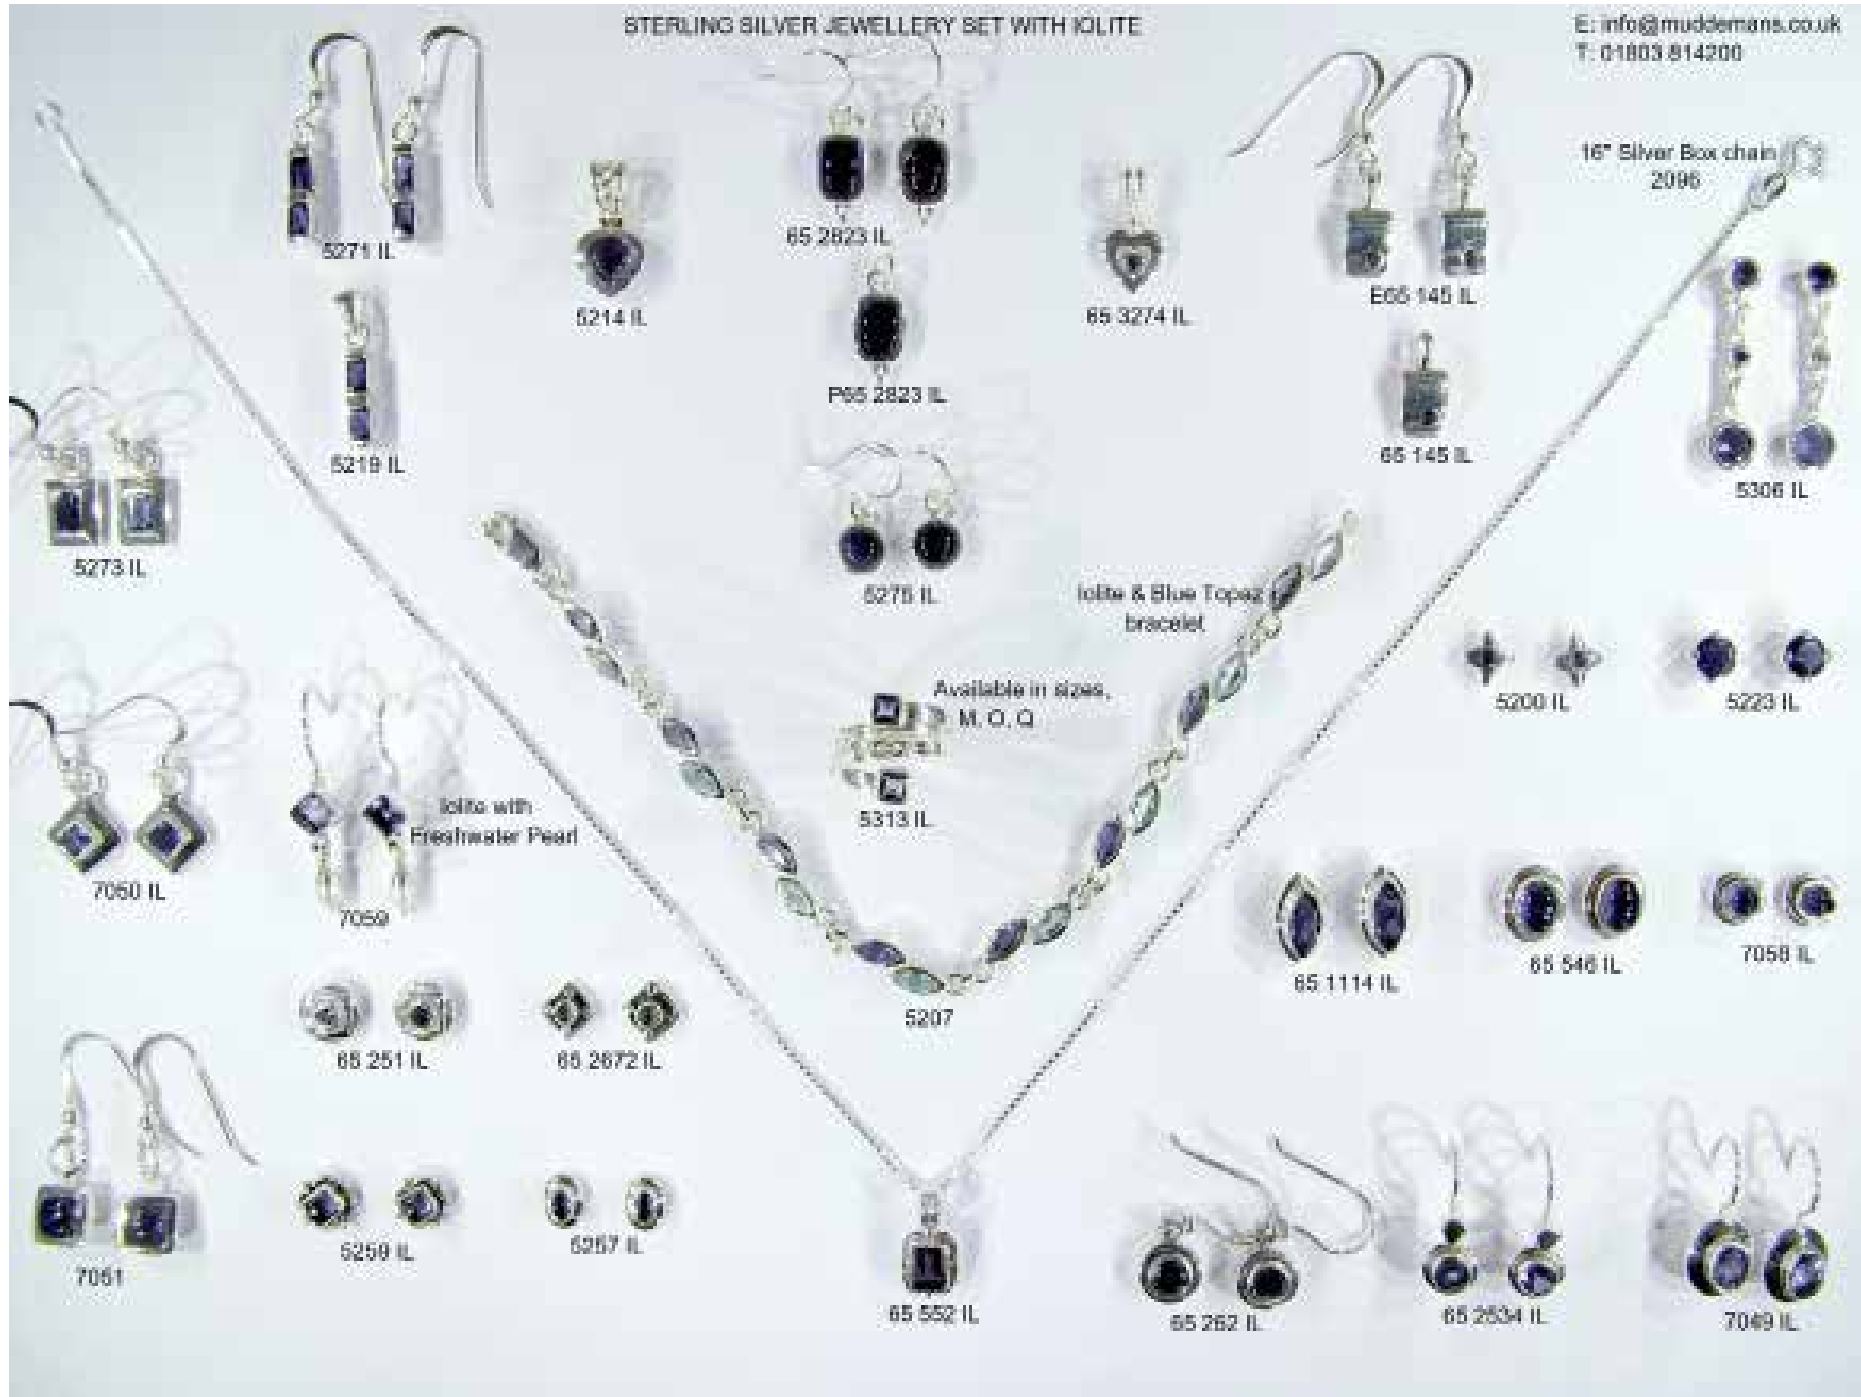

5104

5311 B

5106

Blue Topaz and Icicle

5207

STERLING SILVER JEWELLERY SET WITH IOLITE

E: info@muddemans.co.uk
T: 01803 814200

STERLING SILVER JEWELLERY SET WITH TURQUOISE (All Items are Reconstructed or Imitation Turquoise)